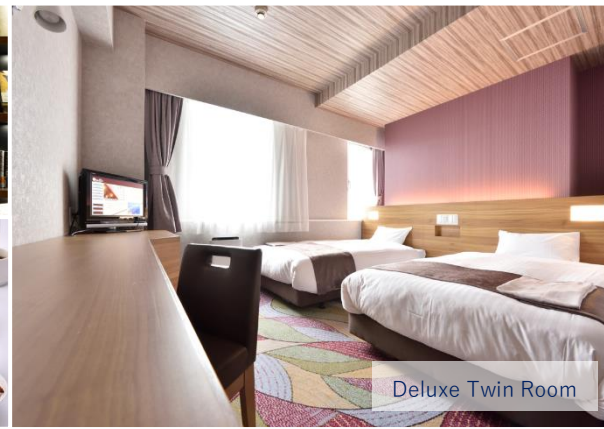

Access

- New Chitose Airport: 60 mins by train
- Sapporo Kokusai Ski Resort: 70 mins by car
- Sapporo Teine: 40 mins by car

Twin Room

Hotel WBF Grande Asahikawa

WBF 旭川格蘭大飯店

Located a short walk from Asahikawa Station, this hotel comes equipped with a spa and wellness centre perfect for those looking to pamper themselves after a day on the slopes.

Access

- Asahikawa Airport: 50 mins by bus
- New Chitose Airport: 135 mins by train / 150 mins by bus
- Sapporo: 95 mins by train
- Tomamu: 180 mins by car/bus

Twin Room

Hotel WBF Kushiro

WBF 釧路飯店

Located in the port of Kushiro, Hotel WBF Kushiro features simple guest rooms and free property-wide WiFi, located a convenient 5-minute drive from JR Kushiro Station.

Access

- New Chitose Airport: 95 mins by flight and car
- Kushiro Airport: 50 mins by car

Deluxe Twin Room

Standard Twin Room

Hotel WBF Hakodate Watatsumi-no-yu

WBF 函館飯店 海神浴池

Located a short walk from Hakodate Station, this hotel comes equipped with a sauna and hot spring. Easy access to the Bay Area and the Hakodateyama Ropeway and can be enjoyable with the best breakfast with fresh seafood.