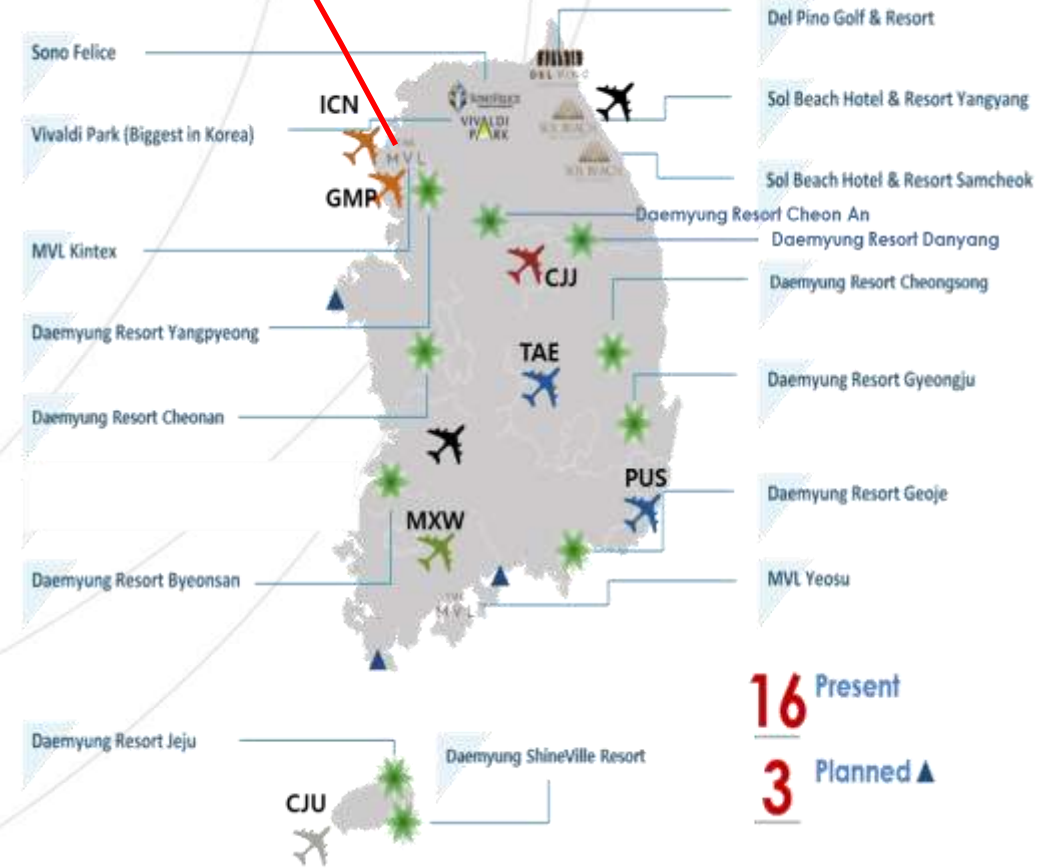

## ➤ Crazy Offer by Goyang CVB: Seeing is Believing

- ↳ **Advanced FAMTOUR Invitation : Any potential MICE traffics to Goyang on TMC basket NOW. (All free including Air Tickets, Transportation, Accommodation, Meals)**

## THE MVL Hotel Goyang (Kintex)

377 rooms

Room interior

Room interior

Imjingak

Lotte Premium Outlet

Lafesta

Lake Park

### Resorts & Hotels

**16** Present  
**3** Planned ▲

### ※ Unique Selling Point

- One and Only 5 Star Rating Hotel in Gyeonggi Province
- Gateway From/to Seoul [40Mins From / To Seoul]
- Accessibility From/To Int'l Airport
  - \* ICN Int'l Airport [30mins] / GMP Int'l Airport [20mins]
- Shuttle Bus From / to Seoul
- MVL 2 / Capacity for MICE Traffic [Small to Large]
- Premium Outlets
- DMZ
- Etc.